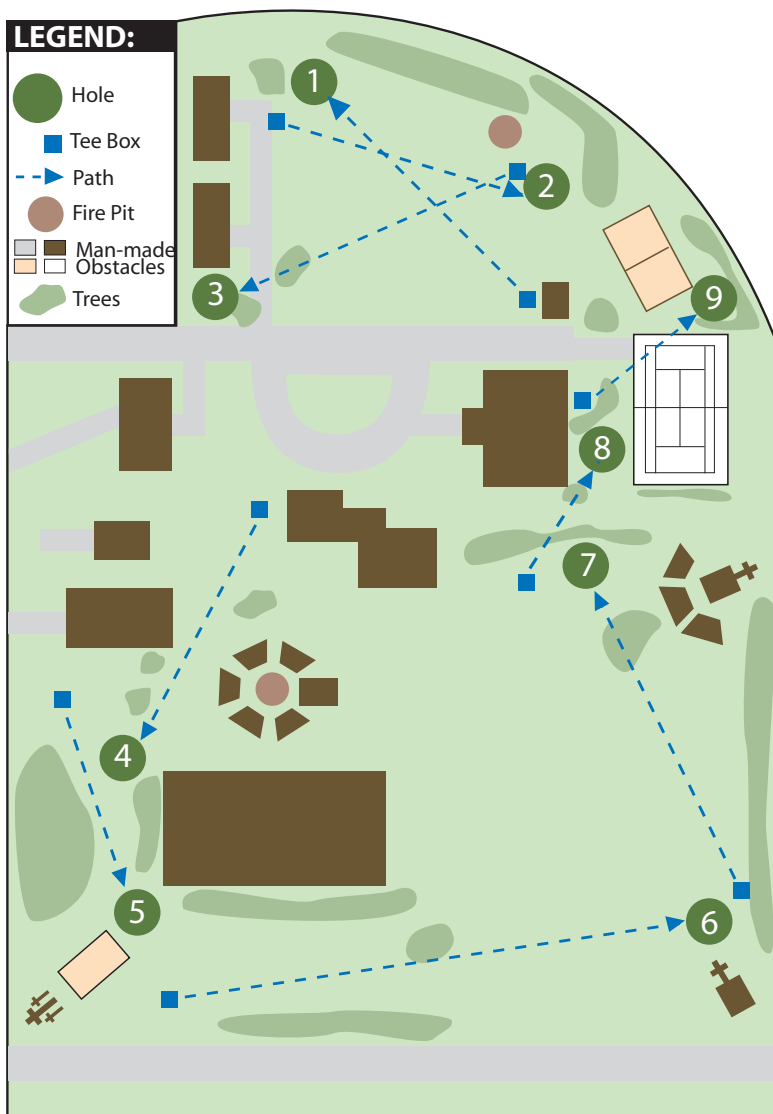

# DISC GOLF COURSE

## Lake Okoboji United Methodist Camp & Retreat Center

### RULES:

1. Stay out of all buildings
2. Be respectful of camp property
3. Report any damage to the camp office
4. Not responsible for accidents or lost equipment

[www.okobojicamp.com](http://www.okobojicamp.com)